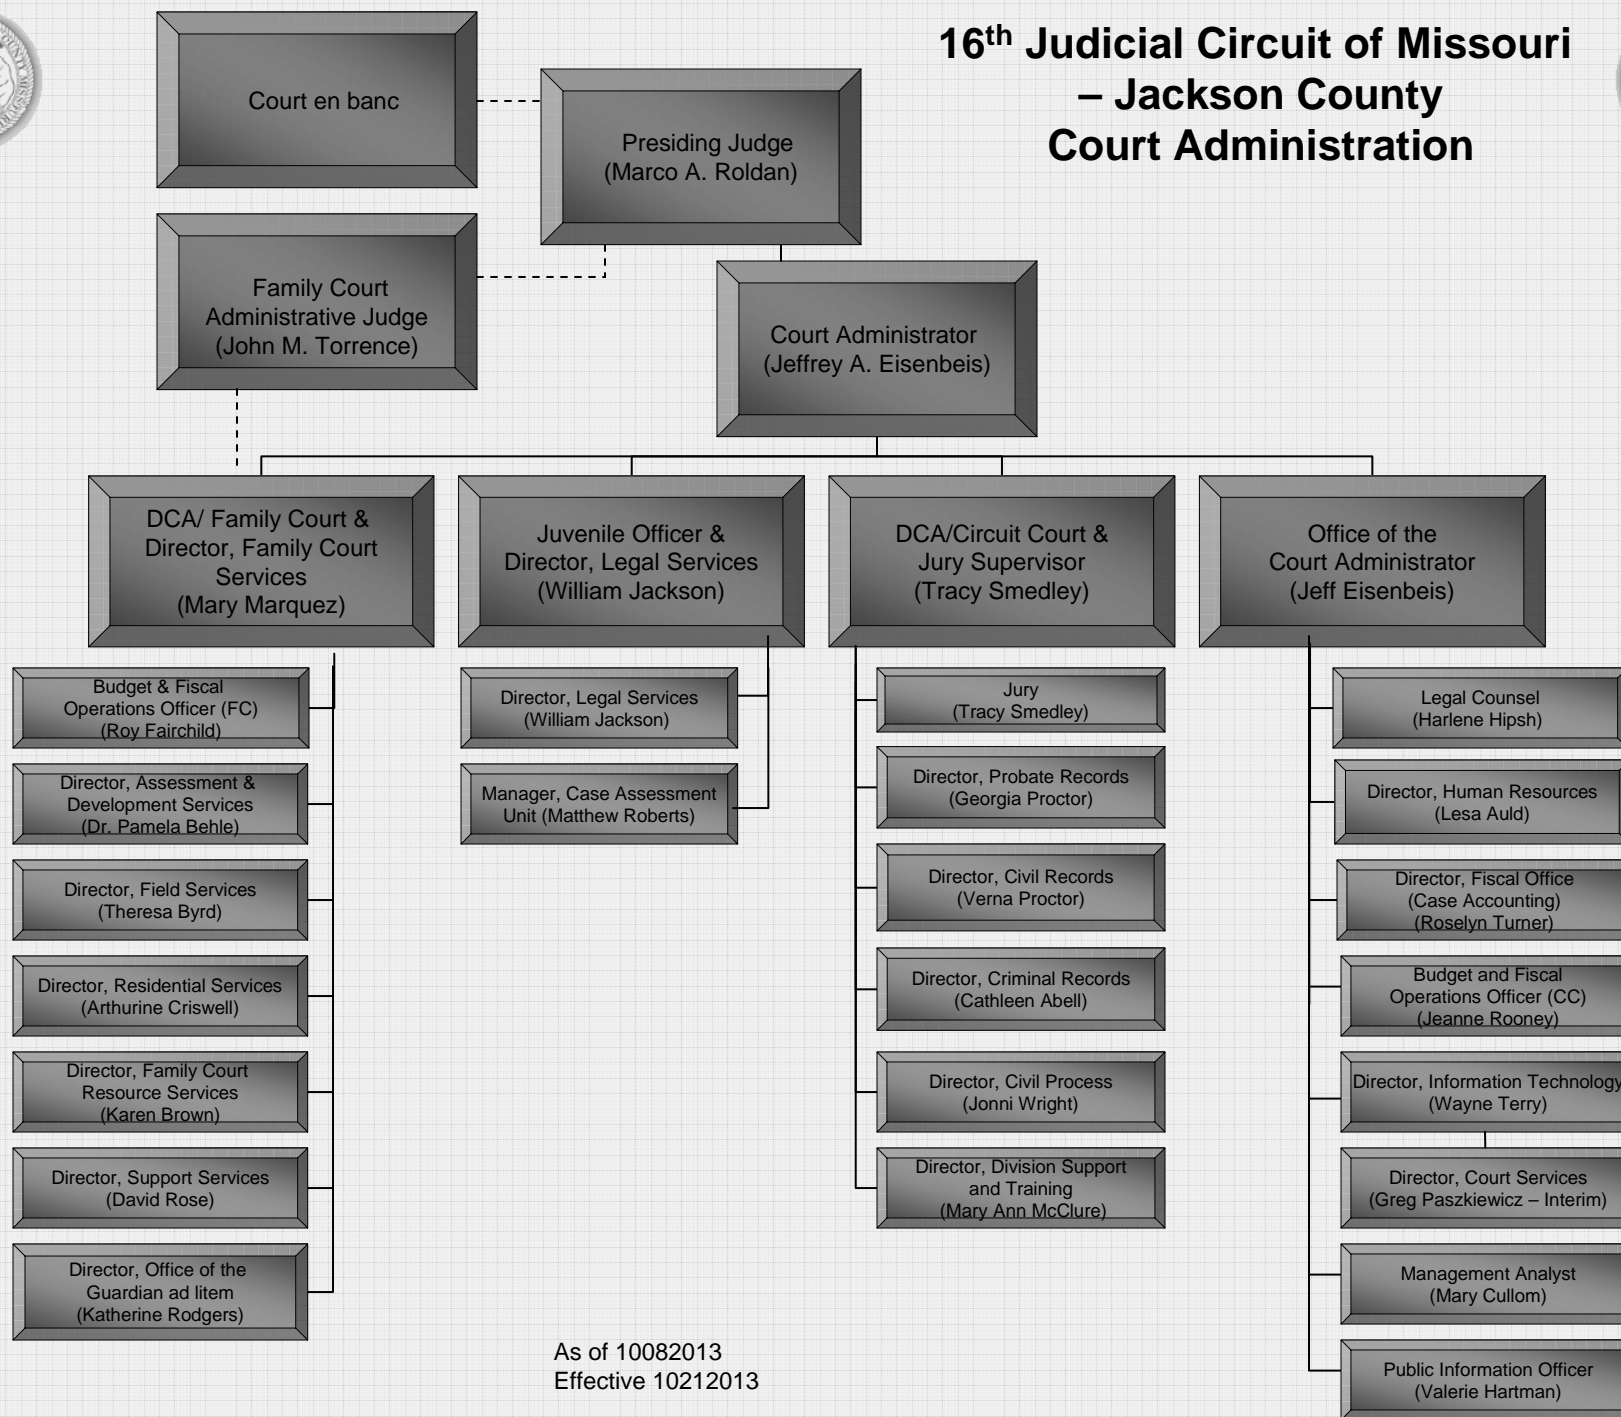

16th Judicial Circuit of Missouri – Jackson County Court Administration

As of 10082013
Effective 10212013